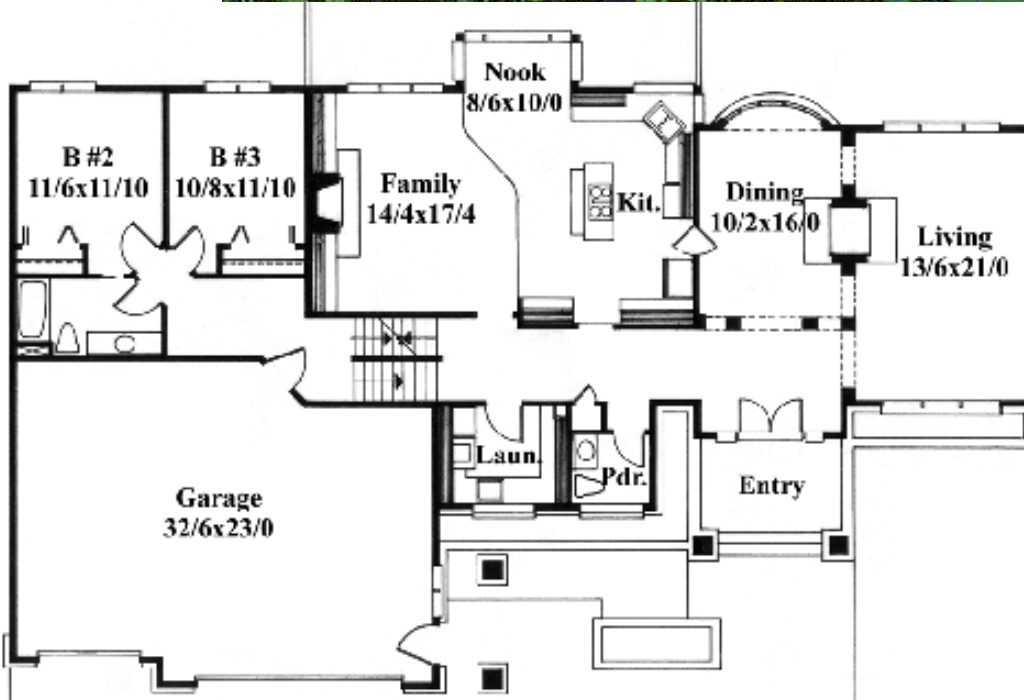

Plan
MSAP-3466

Plan
MSAP-3466
80/0 wide x 47/0 deep
3,467 sq. ft.